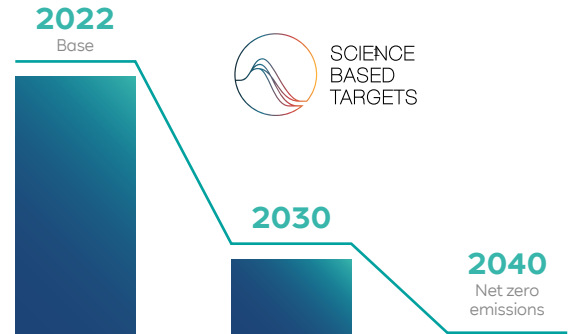

Investing in the future brings sustainable rewards – ecologically and economically. As a long-standing and financially strong partner, we contribute to the decarbonisation of the energy system.

For us, net zero means: working on it every day.

Our goal:

climate neutral by

2040

Specifically, this means that we at RWE are systematically reducing our greenhouse gas emissions – in line with the 1.5-degree reduction path. We are responsibly phasing out coal-fired power generation by 2030.

Our path to net zero